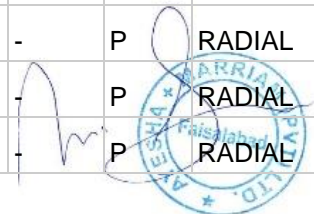

SPECIFICATIONS

Rim Size	Size	Service Description	SideWall Name	Overall Diameter	Section Width	MaxPSI	Max Load [lbs]	Approved Rim Width [in]	Ply Rating	P/C/LT	Radial/Bias	Tread Depth
13	175/50R13	76V XL	BSW	19.7	7	50	882	5.5	-	P	RADIAL	10/32
14	185/50R14	77V	BSW	21.1	8.1	44	908	6	-	P	RADIAL	10/32
14	205/60R14	88V	BSW	23.6	8.5	44	1235	6	-	P	RADIAL	10/32
15	195/45R15	78V	BSW	21.9	7.6	44	937	6.5	-	P	RADIAL	11/32
15	195/50R15	86V XL	BSW	22.7	7.7	50	1168	6	-	P	RADIAL	10/32
15	195/55R15	85V	BSW	23.4	7.7	44	1135	6	-	P	RADIAL	10/32
15	205/50R15	89V XL	BSW	23.1	8.3	50	1290	6.5	-	P	RADIAL	10/32
15	205/55R15	88V	BSW	23.9	8.4	44	1235	6.5	-	P	RADIAL	10/32
15	225/60R15	96V	BSW	25.6	9.1	44	1565	6.5	-	P	RADIAL	11/32
16	195/45R16	84V XL	BSW	22.9	7.6	50	1102	6.5	-	P	RADIAL	11/32
16	195/55R16	91V XL	BSW	24.3	7.9	50	1356	6	-	P	RADIAL	10/32
16	205/40R16	83W XL	BSW	22.6	8.5	50	1074	7.5	-	P	RADIAL	10/32
16	205/45R16	87W XL	BSW	23.2	8.3	50	1201	7	-	P	RADIAL	11/32
16	205/50R16	91W XL	BSW	24	8.2	50	1356	6.5	-	P	RADIAL	10/32