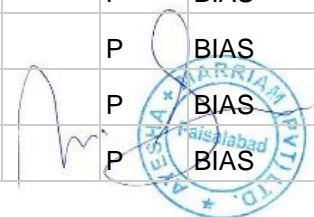

The Maxxcross SI is a go-to tire for our GNCC and WORCS pros, and you will be equally impressed by its performance and longevity.

Developed and tested at the Grand National Cross Country Series, the SI's race-proven tire compound delivers excellent traction in soft/intermediate conditions. Its anti-flex knob bridges on side lugs offer solid straight-line stability. It also features an enhanced grip to allow for aggressive cornering. The SI is proof that Maxxis takes performance and durability to a whole new level.

SPECIFICATIONS

Rim Size	Size	Service Description	SideWall Name	Overall Diameter	Section Width	MaxPSI	Max Load [lbs]	Approved Rim Width [in]	Ply Rating	P/C/LT	Radial/Bias	Tread Depth
12	80/100-12	41M TT	Rear	18.4	3.7	32		1.60X12		P	BIAS	15/32
16	90/100-16	52M TT	Rear	23.5	4.3	32		1.60X16		P	BIAS	16/32
10	2.75-10	38J TT	Rear	15.5	3	36		1.50X10		P	BIAS	11/32
19	120/80-19	63M TT	Rear	27.3	5.1	32		2.50X19		P	BIAS	21/32
17	70/100-17	40M TT	Front	23	3.3	32		1.40X17		P	BIAS	14/32
19	100/90-19	57M TT	Rear	26.8	4.7	32		1.85X19		P	BIAS	21/32
19	110/90-19	62M TT	Rear	27.2	5	32		2.15X19		P	BIAS	21/32
12	2.50-12	42J TT	Front	16.8	2.7	33		1.50X12		P	BIAS	9/32
18	120/100-18	68M TT	Rear	27.4	5.4	32		2.50X18		P	BIAS	21/32
10	2.75-10	38J TT	Front	15.7	2.99	36		1.50X10		P	BIAS	11/32
10	2.50-10	33J TT	Front	15.4	3	36		1.50X10		P	BIAS	11/32
19	70/100-19	42M TT	Front	24.9	3.3	32		1.40X19		P	BIAS	12/32
21	80/100-21	51M TT	Front	27.9	3.8	32		1.60X21		P	BIAS	15/32
19	110/80-19	59M TT	Rear	26.5	4.9	32		2.15X19		P	BIAS	21/32