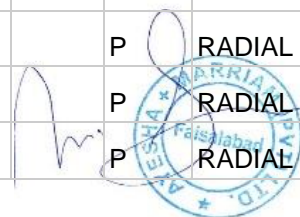

SPECIFICATIONS

Rim Size	Size	Service Description	SideWall Name	Overall Diameter	Section Width	MaxPSI	Max Load [lbs]	Approved Rim Width [in]	Ply Rating	P/C/LT	Radial/Bias	Tread Depth
16	245/70R16	107S	OWL	29.6	10	44	2149	7		P	RADIAL	12/32
18	255/55R18	109V XL	BSW	29	10.2	50	2270	8		P	RADIAL	10/32
15	215/70R15	98S	OWL	26.9	8.7	44	1653	6.5		P	RADIAL	11/32
18	235/60R18	103H	BSW	28.7	9.4	44	1929	7		P	RADIAL	11/32
17	255/60R17	110H XL	BSW	29.1	9.8	50	2337	7.5		P	RADIAL	10/32
15	205/70R15	96H	BSW	26.4	7.9	44	1565	6		P	RADIAL	11/32
15	225/70R15	100H	BSW	27.5	8.8	44	1764	6.5		P	RADIAL	11/32
17	225/55R17	101V	BSW	26.9	8.9	44	1819	7		P	RADIAL	10/32
17	235/60R17	102H	BSW	27.3	9.4	44	1875	7		P	RADIAL	11/32
17	215/55R17	98V	BSW	26.5	8.6	44	1653	7		P	RADIAL	9/32
18	225/65R18	103H	BSW	29.6	8.7	44	1929	6.5		P	RADIAL	9/32
15	225/70R15	100S	OWL	27.5	9.1	44	1764	6.5		P	RADIAL	11/32
17	235/65R17	104H	BSW	29.1	8.9	44	1984	7		P	RADIAL	9/32
16	235/60R16	100V	BSW	27.2	9.1	44	1764	7		P	RADIAL	9/32