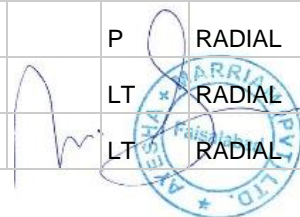

## SPECIFICATIONS

| Rim Size | Size        | Service Description | SideWall Name | Overall Diameter | Section Width | MaxPSI | Max Load [lbs] | Approved Rim Width [in] | Ply Rating | P/C/LT | Radial/Bias | Tread Depth |
|----------|-------------|---------------------|---------------|------------------|---------------|--------|----------------|-------------------------|------------|--------|-------------|-------------|
| 16       | 265/70R16   | 112T                | OWL           | 30.6             | 10.8          | 44     | 2469           |                         |            | P      | RADIAL      | 13/32       |
| 16       | 265/70R16   | 117/114S            | OWL           | 30.6             | 10.4          | 65     | 2835           |                         |            | LT     | RADIAL      | 16/32       |
| 15       | 33X12.50R15 | 108S                | OWL           | 32.6             | 12.5          | 50     | 2205           |                         |            | LT     | RADIAL      | 17/32       |
| 16       | 255/65R16   | 109T                | OWL           | 29.1             | 10.2          | 44     | 2271           |                         |            | P      | RADIAL      | 13/32       |
| 17       | 265/65R17   | 112T                | OWL           | 30.6             | 10.5          | 44     | 2469           |                         |            | P      | RADIAL      | 13/32       |
| 17       | 255/65R17   | 110H                | BSW           | 30.1             | 10.2          | 44     | 2337           |                         |            | P      | RADIAL      | 13/32       |
| 16       | 245/70R16   | 107T                | OWL           | 29.5             | 9.8           | 44     | 2149           |                         |            | P      | RADIAL      | 13/32       |
| 17       | 275/65R17   | 115T                | OWL           | 31.1             | 11            | 44     | 2680           |                         |            | P      | RADIAL      | 13/32       |
| 20       | 305/50R20   | 120T XL             | OWL           | 32               | 12.4          | 50     | 3085           |                         |            | P      | RADIAL      | 14/32       |
| 16       | 215/70R16   | 100T                | OWL           | 28               | 8.7           | 44     | 1764           |                         |            | P      | RADIAL      | 13/32       |
| 17       | 245/65R17   | 107S                | OWL           | 29.5             | 9.8           | 44     | 2149           |                         |            | P      | RADIAL      | 13/32       |
| 16       | 265/75R16   | 119/116Q            | OWL           | 31.7             | 10.4          | 65     | 3000           |                         |            | LT     | RADIAL      | 16/32       |
| 20       | 325/60R20   | 126/123S            | BSW           | 35.3             | 12.8          | 65     | 3750           |                         |            | LT     | RADIAL      | 16/32       |