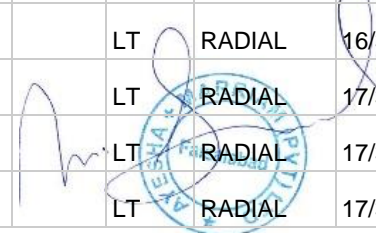

17	285/70R17	121/118R	OWL	32.7	11.2	65	3195			LT	RADIAL	17/32
18	275/70R18	125/122R	OWL	33.2	10.8	80	3640			LT	RADIAL	17/32
15	255/70R15	108T	OWL	29.1	10.2	44	2205			P	RADIAL	13/32
17	235/65R17	104T	OWL	29.1	9.5	44	1984			P	RADIAL	13/32
18	275/65R18	123/120S	OWL	32.1	10.8	80	3415			LT	RADIAL	16/32
20	305/55R20	121/118S	BSW	33.3	12	65	3195			LT	RADIAL	16/32
16	255/70R16	111T	OWL	30	10	44	2403			P	RADIAL	13/32
17	245/70R17	110S	OWL	30.7	9.6	44	2337			P	RADIAL	13/32
17	245/70R17	110S	OWL	30.7	9.6	44	2337			P	RADIAL	13/32
17	255/70R17	112S	BSW	31.1	10	44	2469			P	RADIAL	13/32
16	225/70R16	102/99S	OWL	28.4	8.9	50	1875			LT	RADIAL	16/32
16	265/75R16	123/120Q	OWL	31.6	10.4	80	3415			LT	RADIAL	16/32
17	235/80R17	120/117R	OWL	31.8	9.3	80	3085			LT	RADIAL	16/32
16	235/60R16	104H XL	BSW	27.1	9.5	50	1984			P	RADIAL	13/32
20	275/55R20	117T XL	BSW	31.8	10.8	50	2835			P	RADIAL	13/32
16	225/75R16	115/112Q	OWL	29.3	8.9	80	2680			LT	RADIAL	14/32
15	205/75R15	97T	OWL	27.1	8	44	1609			P	RADIAL	13/32
18	255/55R18	109H XL	BSW	29.1	10.2	50	2270			P	RADIAL	13/32
16	285/75R16	126/123Q	OWL	32.8	11.2	80	3750			LT	RADIAL	17/32
16	265/75R16	116T	OWL	31.1	10.5	44	2756			P	RADIAL	13/32
16	235/70R16	106T	OWL	29	9.4	44	2094			P	RADIAL	13/32
17	245/65R17	111S XL	OWL	29.5	9.8	44	2403			P	RADIAL	13/32
18	275/65R18	116S	OWL	32.1	10.8	44	2756			P	RADIAL	13/32
15	31X10.50R15	109S	OWL	30.4	10.5	50	2270			LT	RADIAL	16/32
17	265/70R17	121/118R	OWL	31.6	10.4	80	3195			LT	RADIAL	16/32
15	235/75R15	109S XL	OWL	28.9	9.5	50	2270			P	RADIAL	13/32
18	275/65R18	116S	BSW	32.1	11	44	2778			P	RADIAL	13/32
18	255/60R18	112H XL	BSW	30	10	50	2469			P	RADIAL	13/32
15	30X9.50R15	104S	OWL	29.6	9.5	50	1985			LT	RADIAL	16/32
16	235/85R16	120/116S	OWL	31.8	9.3	80	3085			LT	RADIAL	16/32
16	245/75R16	120/116Q	OWL	30.4	9.6	80	3085			LT	RADIAL	16/32
18	325/65R18	121/118S	OWL	34.5	12.8	50	3195			LT	RADIAL	17/32
18	285/65R18	125/122R	OWL	32.5	11.2	80	3640			LT	RADIAL	17/32
17	305/70R17	119/116Q	OWL	33.8	12	65	3000			LT	RADIAL	17/32